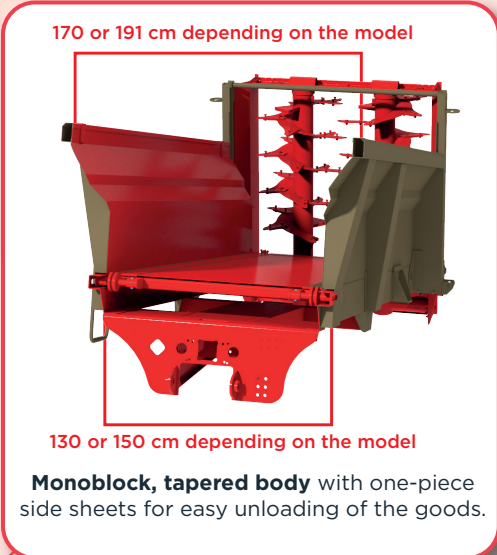

## ALL-TERRAIN MOUNTAIN-TYPE MUCK SPREADER

**Leboulch, experience and sturdiness for a well done job!**

**Guillotine door** (standard pre-equipment)

170 or 191 cm depending on the model

130 or 150 cm depending on the model

**Monoblock, tapered body** with one-piece side sheets for easy unloading of the goods.

**Simplified DPA** with LB 500 control box

**Precise DPA** with LB 4000 control box

**DPA (proportional flow):** automatic regulation of the moving floor speed according to the door opening (except LB 500) and driving speed. Control box to be placed in the tractor.

**Headboard** with self-cleaning grate.

**Document tube** with individualised spare parts book.

(A)

(B)

**Choice of eyelets**

(A) Bolted Ø50 mm (standard)

(B) Bolted knee-joint (option)

**Drive line with transmission under the lowered axle** (ideal for sloping terrain). Wear rings on rear bearings. Free wheel clutch on rear universal joint. Sealing flaps at the front and on the spreading table.