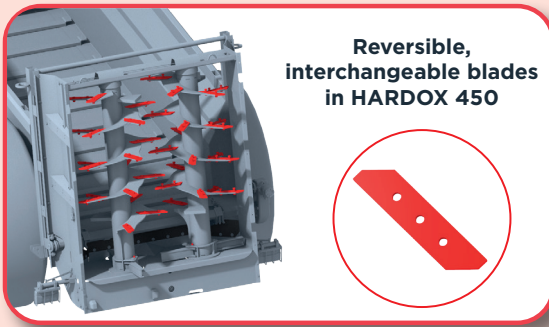

## ALL-TERRAIN MOUNTAIN-TYPE MUCK SPREADER

**Leboulch, experience and sturdiness for a well done job!**

**Guillotine door** (standard pre-equipment)

170 or 191 cm depending on the model

130 or 150 cm depending on the model

**Monoblock, tapered body** with one-piece side sheets for easy unloading of the goods.

**Simplified DPA** with LB 500 control box

**Precise DPA** with LB 4000 control box

**DPA (proportional flow):** automatic regulation of the moving floor speed according to the door opening (except LB 500) and driving speed. Control box to be placed in the tractor.

**Headboard** with self-cleaning grate.

**Document tube** with individualised spare parts book.

(A)

(B)

**Choice of eyelets**

(A) Bolted Ø50 mm (standard)

(B) Bolted knee-joint (option)

**Drive line with transmission under the lowered axle** (ideal for sloping terrain). Wear rings on rear bearings. Free wheel clutch on rear universal joint. Sealing flaps at the front and on the spreading table.