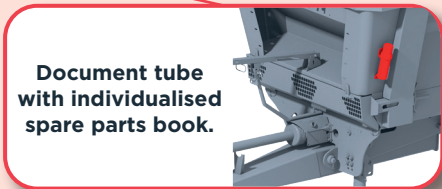

**Monoblock, tapered body** with one-piece side sheets for easy unloading of the goods.

**Simplified DPA** with LB 500 control box

**Precise DPA** with LB 4000 control box

**DPA (proportional flow):** automatic regulation of the moving floor speed according to the door opening (except LB 500) and driving speed. Control box to be placed in the tractor.

**Headboard** with self-cleaning grate.

**Document tube** with individualised spare parts book.

(A)

(B)

**Choice of eyelets**

(A) Bolted Ø50 mm (standard)

(B) Bolted knee-joint (option)

**Drive line with transmission under the lowered axle** (ideal for sloping terrain). Wear rings on rear bearings. Free wheel clutch on rear universal joint. Sealing flaps at the front and on the spreading table.