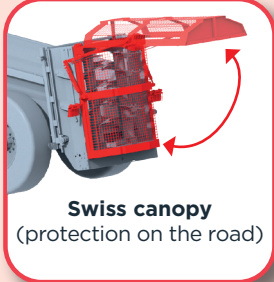

## ALL-TERRAIN MOUNTAIN-TYPE MUCK SPREADER

**Leboulch, experience and sturdiness for a well done job!**

**Guillotine door** (standard pre-equipment)

170 or 191 cm depending on the model

130 or 150 cm depending on the model