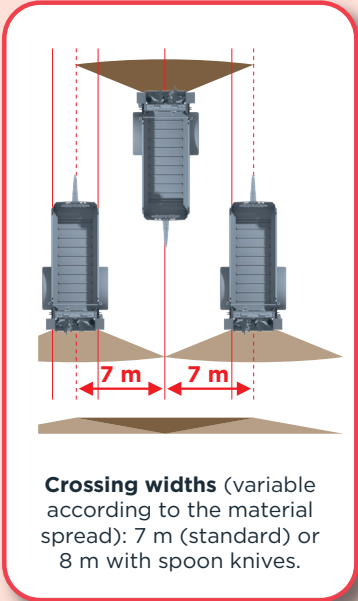

## ALL-TERRAIN MOUNTAIN-TYPE MUCK SPREADER

**Leboulch, experience and sturdiness for a well done job!**

**Guillotine door** (standard pre-equipment)

170 or 191 cm depending on the model

130 or 150 cm depending on the model

**Monoblock, tapered body** with one-piece side sheets for easy unloading of the goods.

**Simplified DPA** with LB 500 control box

**Precise DPA** with LB 4000 control box

**DPA (proportional flow):** automatic regulation of the moving floor speed according to the door opening (except LB 500) and driving speed. Control box to be placed in the tractor.