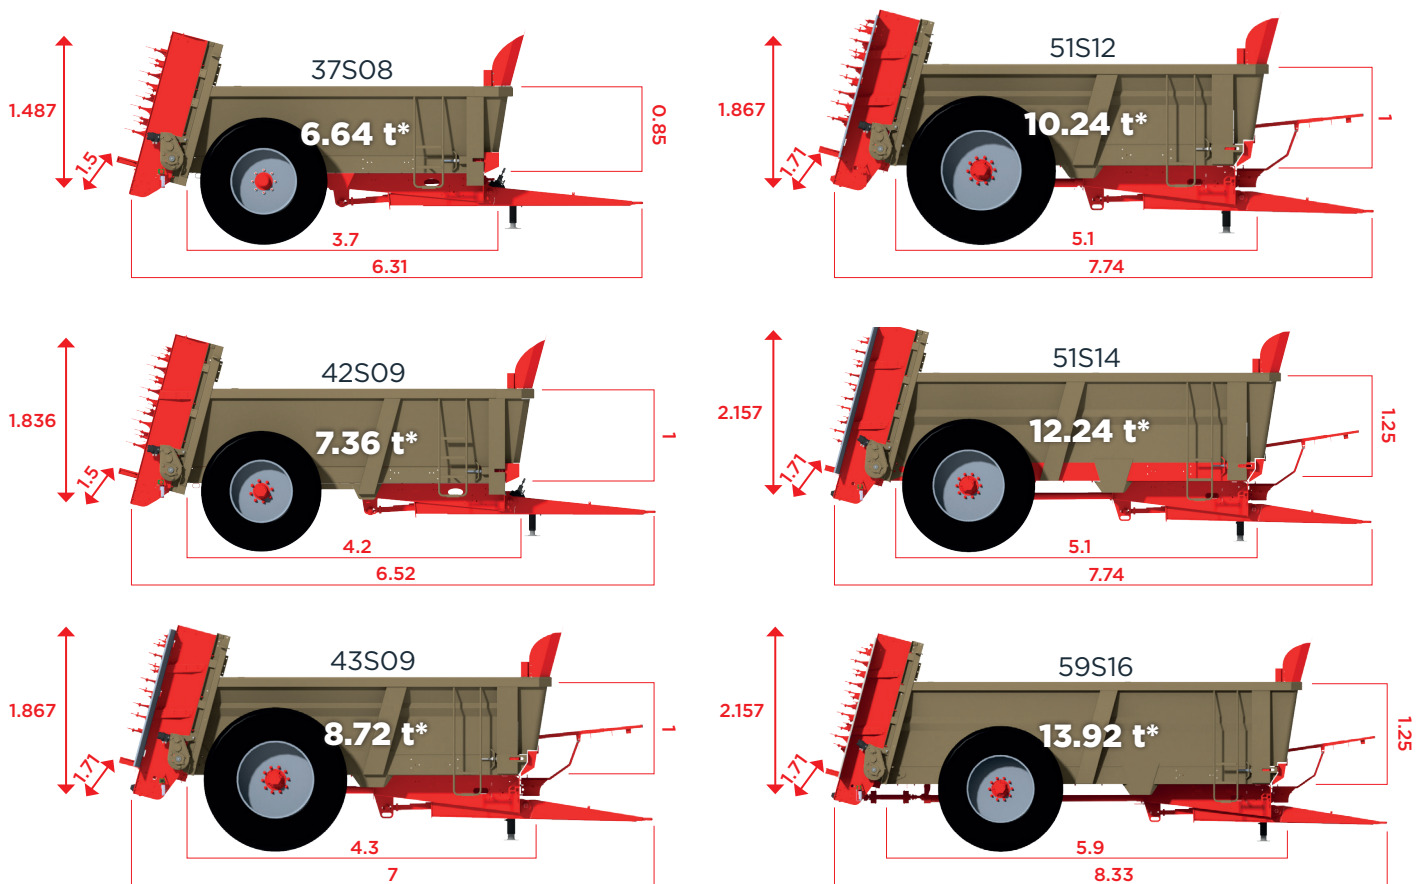

**Monoblock, tapered body** with one-piece side sheets for easy unloading of the goods.

**Simplified DPA** with LB 500 control box

**Precise DPA** with LB 4000 control box

**DPA (proportional flow):** automatic regulation of the moving floor speed according to the door opening (except LB 500) and driving speed. Control box to be placed in the tractor.

**Headboard** with self-cleaning grate.

**Document tube** with individualised spare parts book.

(A)

(B)

**Choice of eyelets**

(A) Bolted Ø50 mm (standard)

(B) Bolted knee-joint (option)

**Drive line with transmission under the lowered axle** (ideal for sloping terrain). Wear rings on rear bearings. Free wheel clutch on rear universal joint. Sealing flaps at the front and on the spreading table.

# HVS evolution

- ✓ Single axle from 7.8 to 17.44 m<sup>3</sup>
- ✓ Lowered body for excellent stability and grip on slopes
- ✓ Balanced Leboulch beaters with spirals
- ✓ Removable blades

## FOR SMALL AND MEDIUM-SIZED BUSINESSES

The dimensions below are given in meters (m).

\*Capacity (in t) for manure with a density of 0.8 t/m<sup>3</sup>.