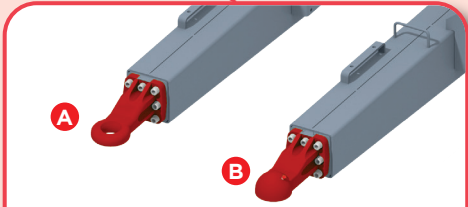

**Monoblock, tapered body** with one-piece side sheets for easy unloading of the goods.

**Simplified DPA** with LB 500 control box

**Precise DPA** with LB 4000 control box

**DPA (proportional flow):** automatic regulation of the moving floor speed according to the door opening (except LB 500) and driving speed. Control box to be placed in the tractor.

**Headboard** with self-cleaning grate.

**Document tube** with individualised spare parts book.

(A)

(B)

**Choice of eyelets**

(A) Bolted Ø50 mm (standard)

(B) Bolted knee-joint (option)

**Drive line with transmission under the lowered axle** (ideal for sloping terrain). Wear rings on rear bearings. Free wheel clutch on rear universal joint. Sealing flaps at the front and on the spreading table.

# HVS evolution

- ✓ Single axle from 7.8 to 17.44 m<sup>3</sup>
- ✓ Lowered body for excellent stability and grip on slopes
- ✓ Balanced Leboulch beaters with spirals
- ✓ Removable blades