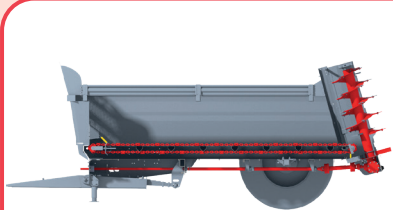

## ALL-TERRAIN MOUNTAIN-TYPE MUCK SPREADER

**Leboulch, experience and sturdiness for a well done job!**

**Guillotine door** (standard pre-equipment)

170 or 191 cm depending on the model

130 or 150 cm depending on the model

**Headboard** with self-cleaning grate.

**Document tube** with individualised spare parts book.

(A)

(B)

**Choice of eyelets**

(A) Bolted Ø50 mm (standard)

(B) Bolted knee-joint (option)

**Drive line with transmission under the lowered axle** (ideal for sloping terrain). Wear rings on rear bearings. Free wheel clutch on rear universal joint. Sealing flaps at the front and on the spreading table.

# HVS evolution

- ✓ Single axle from 7.8 to 17.44 m<sup>3</sup>
- ✓ Lowered body for excellent stability and grip on slopes
- ✓ Balanced Leboulch beaters with spirals
- ✓ Removable blades